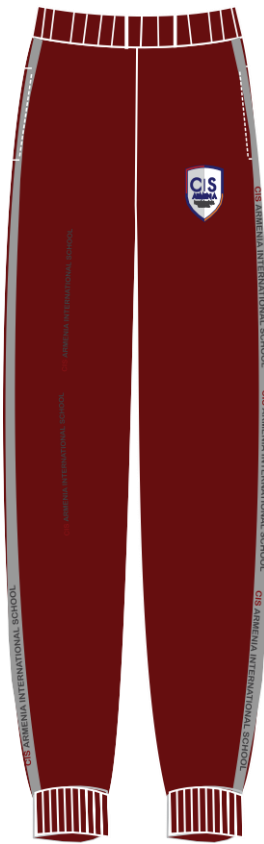

Uniform Booklet

Whole School
Published: August 2024-2025

Address: Mashtoc 2/3

Sales Hours: 10:00 – 16:00

Shirt- Students from Early Years to Year 13

Girl's Dress for students in Early Years to Year 6

Polo Shirt – Students from Early Years to Year 13

PE Track Suit – Students from Early Years to Year 13

Sweater– Students from Early Years to Year 13

Trousers- Students from Early Years to Year 13

Uniform Price List 2024/25

Uniform Item	Price AMD
PE shirt	
Small sizes	4000
Large sizes	5000
Dress Short Sleeve	
8000	
Dress Long Sleeve	
9000	
Polo Shirt- Short Sleeve	
Small sizes	7000
Large sizes	8000
Polo Shirt- Long Sleeve	
Small sizes	8000
Large sizes	9000
PE Track Top	
Small sizes	9000
Large sizes	10000
PE Track Bottom	
Small sizes	9000
Large sizes	10000
Trousers	
Small sizes	10000
Large sizes	11000
Sweater	
Small sizes	10000
Large sizes	11000