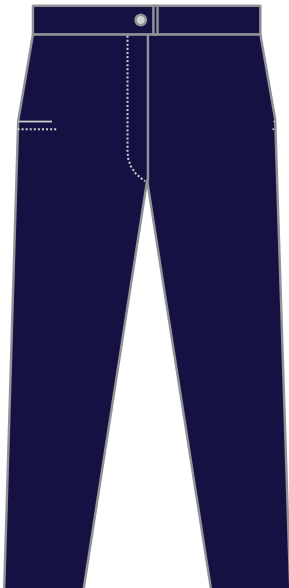

Uniform Booklet

Whole School
Published: August 2024-2025

Address: Mashtoc 2/3

Sales Hours: 10:00 – 16:00

Shirt- Students from Early Years to Year 13

Girl's Dress for students in Early Years to Year 6

Polo Shirt – Students from Early Years to Year 13

PE Track Suit – Students from Early Years to Year 13

Sweater– Students from Early Years to Year 13

Trousers- Students from Early Years to Year 13

Uniform Price List 2024/25

Uniform Item	Price AMD
PE shirt	
Small sizes	4000
Large sizes	5000
Dress Short Sleeve	
8000	
Dress Long Sleeve	
9000	
Polo Shirt- Short Sleeve	
Small sizes	7000
Large sizes	8000
Polo Shirt- Long Sleeve	
Small sizes	8000
Large sizes	9000
PE Track Top	
Small sizes	9000
Large sizes	10000
PE Track Bottom	
Small sizes	9000
Large sizes	10000
Trousers	
Small sizes	10000
Large sizes	11000
Sweater	
Small sizes	10000
Large sizes	11000